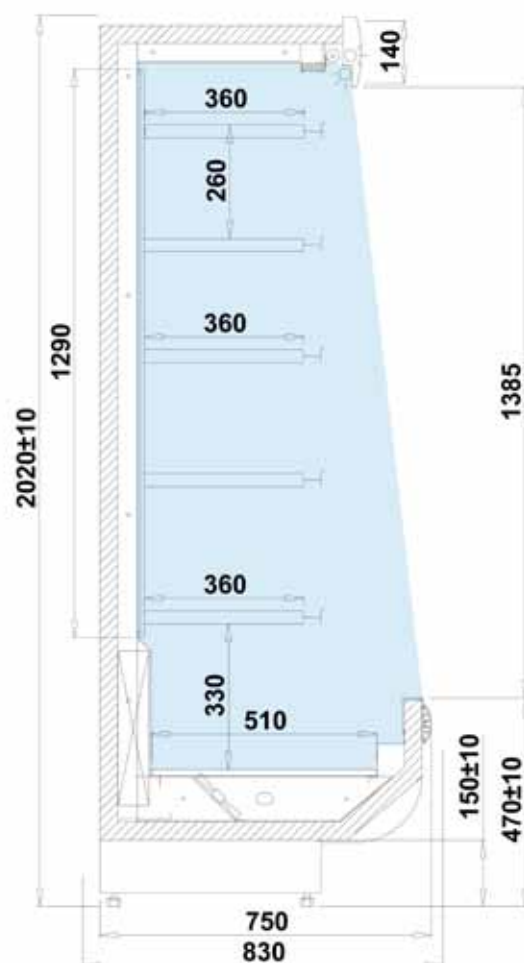

Wall Cabinets - I-Rodos EXT

I-Rodos EXT*

Technical parameters:

Model	Dimension (ext.) H x W x D [mm]	Display surface [m ²]	Shelves with low base	Weight [kg]
I-Rodos EXT 1.0	2020 x 920 x 830	2,10	6	130
I-Rodos EXT 1.3	2020 x 1230 x 830	2,80	6	175
I-Rodos EXT 1.6	2020 x 1530 x 830	3,50	6	190
I-Rodos EXT 1.9	2020 x 1840 x 830	4,20	6	235
I-Rodos EXT 2.5	2020 x 2460 x 830	5,60	6	290

* - Picture above presents unit with either some or all available extras. Please note that the look of basic version of cabinet, or one of your choice, may vary from presented.

Wall Cabinets - I-Rodos EXT